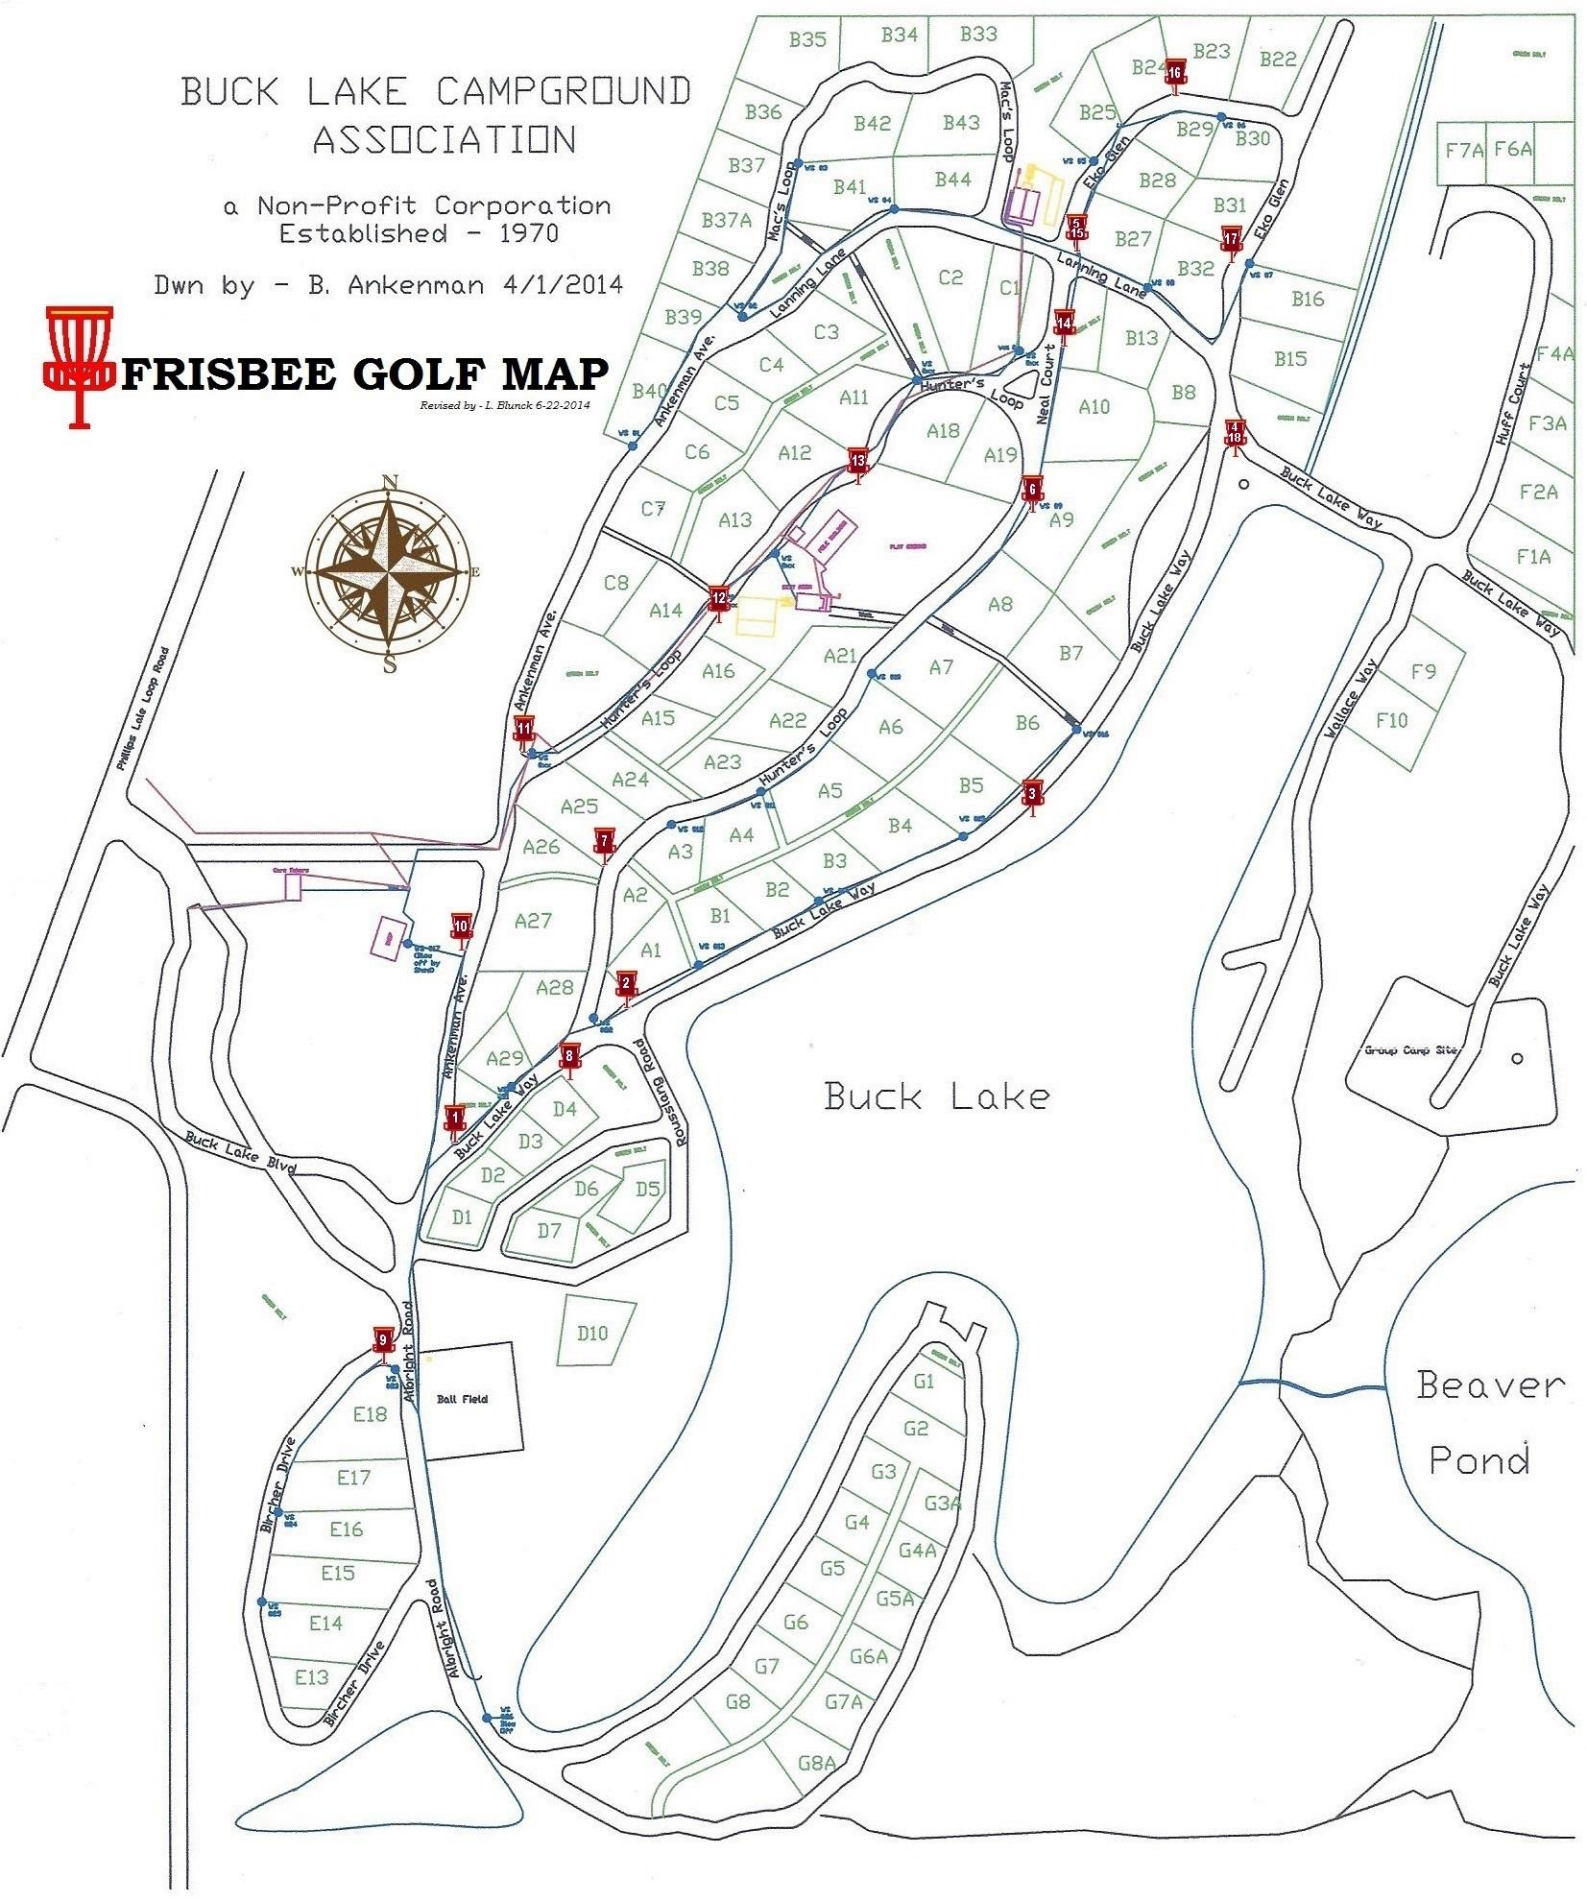

BUCK LAKE CAMPGROUND ASSOCIATION

a Non-Profit Corporation
Established - 1970

Dwn by - B. Ankenman 4/1/2014

FRISBEE GOLF MAP

Revised by - L. Etunck 6-22-2014

Buck Lake

Beaver Pond